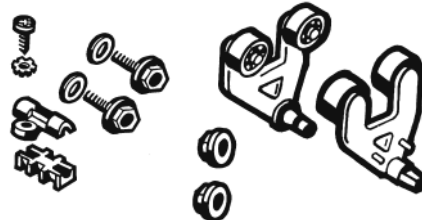

AXV621D Universal A-Frame Kit
(for Model #'s 925 & 2025)