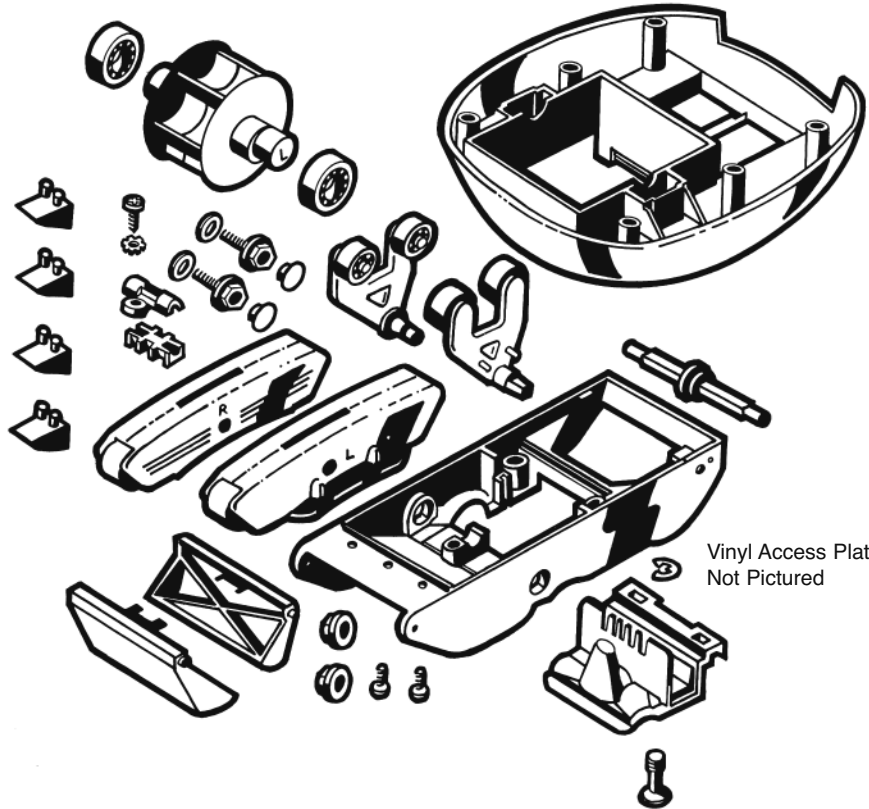

Pool Vac® (Plus, Ultra) and Navigator®

PARTS KITS AND ACCESSORIES FOR CONCRETE, DESERT AND VINYL MODELS

Parts Diagram

AXV092 Hose Connector

AXV098 Hose Adapter

AXV112P Turbine Kit
AXV602P Turbine Kit

AXV622DPK Propulsion/Conversion Kit

AXV621DAT Universal Model A-Frame/Turbine Kit

AXV621D Universal A-Frame Kit
(for Model #'s 925 & 2025)

AXV417WHP, AXV417BKP,
AXV417LGP Pod Kit

Cleaners

Pool Vac® (Plus, Ultra) and Navigator®

CONCRETE, DESERT AND VINYL MODELS PARTS KITS

Parts Listing

Part No.	Black	Description	Ctn. Qty.	No. Req'd
AXV079VP	—	Medium Turbine/spindle gear kit vinyl (Includes medium turbine, drive gear bushing, spindle gear, screw, medium turbine axle, intermediate gear, intermediate gear axle)	25	1
AXV621D	—	Universal A-frame kit (Includes two A-frames and bushings, saddle, keeper, two hex head pod screws and pod screw washers)	25	1
AXV112P AXV602P (925 & 2025 Series)	—	Turbine kit (Includes main turbine and two turbine bearings)	25	1
AXV621DAT	—	Universal A frame/turbine kit (Includes two soft roller A-frames and bushings, saddle, keeper, main turbine and bearings, hex head pod screws and pod screw washers)	10	1
AXV417WHP	AXV417BKP AXV417LGP	Pod kit (Includes right and left pod, assemblies, pod plugs, two hex head pod screws w/pod screw washers)	25	1
AXV699P	—	A-frame/bushing/saddle kit (Includes two bushings, saddle, keeper, screw and washer)	25	1
AXV622DPK	AXV622DPKBK	Concrete Universal propulsion/conversion kit (Includes access cover assembly, white lower body and screws, A-frames and bushings, saddle, keeper, screw and washer, white pods, hex head pod screws and washers, light gray flaps and springs, flap adjuster, turbine and bearings, pod shoes and lower middle body, straight throat assembly)	1	1
AXV092	—	Hose Connector	25	1
AXV098	—	Hose Adapter	25	1
V574P	—	Flow Gauge	25	1

For Tune-up kits see page 80.

COLOR KEY: WH = White, BK = Black, LG = Light Gray