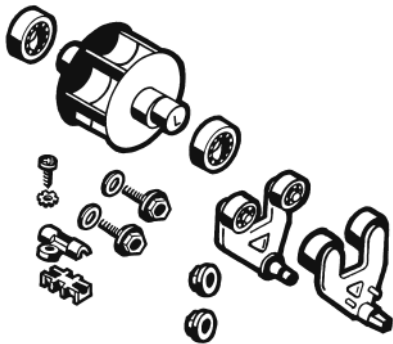

Pool Vac® (Plus, Ultra) and Navigator®

PARTS KITS AND ACCESSORIES FOR CONCRETE, DESERT AND VINYL MODELS

Parts Diagram

AXV092 Hose Connector

AXV098 Hose Adapter

AXV112P Turbine Kit
AXV602P Turbine Kit

AXV622DPK Propulsion/Conversion Kit

AXV621DAT Universal Model A-Frame/Turbine Kit

AXV621D Universal A-Frame Kit
(for Model #'s 925 & 2025)

AXV417WHP, AXV417BKP,
AXV417LGP Pod Kit

Cleaners

Pool Vac® (Plus, Ultra) and Navigator®

CONCRETE, DESERT AND VINYL MODELS PARTS KITS

Parts Listing

Part No.	Black	Description	Ctn. Qty.	No. Req'd
AXV079VP	—	Medium Turbine/spindle gear kit vinyl (Includes medium turbine, drive gear bushing, spindle gear, screw, medium turbine axle, intermediate gear, intermediate gear axle)	25	1
AXV621D	—	Universal A-frame kit (Includes two A-frames and bushings, saddle, keeper, two hex head pod screws and pod screw washers)	25	1
AXV112P AXV602P (925 & 2025 Series)	—	Turbine kit (Includes main turbine and two turbine bearings)	25	1
AXV621DAT	—	Universal A frame/turbine kit (Includes two soft roller A-frames and bushings, saddle, keeper, main turbine and bearings, hex head pod screws and pod screw washers)	10	1
AXV417WHP	AXV417BKP AXV417LGP	Pod kit (Includes right and left pod, assemblies, pod plugs, two hex head pod screws w/pod screw washers)	25	1
AXV699P	—	A-frame/bushing/saddle kit (Includes two bushings, saddle, keeper, screw and washer)	25	1
AXV622DPK	AXV622DPKBK	Concrete Universal propulsion/conversion kit (Includes access cover assembly, white lower body and screws, A-frames and bushings, saddle, keeper, screw and washer, white pods, hex head pod screws and washers, light gray flaps and springs, flap adjuster, turbine and bearings, pod shoes and lower middle body, straight throat assembly)	1	1
AXV092	—	Hose Connector	25	1
AXV098	—	Hose Adapter	25	1
V574P	—	Flow Gauge	25	1

For Tune-up kits see page 80.

COLOR KEY: WH = White, BK = Black, LG = Light Gray